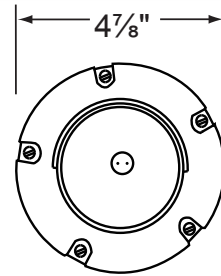

### Fixture Specifications:

**Housing:** Injection molded composite for high UV stability.  
**Faceplate:** Diecast brass, fitted to housing with silicone "O" ring gasket.  
**Finish :** **AB- Antique Bronze.** Natural toning process. AB finish will vary due to artistic process. Also available in **GM- Gun Metal**  
**Lens:** Frosted and heat resistant flat glass.  
**Socket:** Top grade adjustable ceramic bi-pin socket with retention clip and teflon-jacketed wire lead.  
**Lamp:** 12V, MR-16 halogen 50W max. L-BAB-C20 (20w) standard. LED lamps are also available. See lamp guide, below for more information.  
**Gasket:** Silicone "O" ring seals faceplate to housing providing weather tight protection.

**Wiring:** Fixture is prewired with a 3ft 18-2 SJT-W direct burial cord. Wire connector sold separately. Silicone filled wire nut (**CX-854**) or quick-locking wire connector (**CX-LOC**) are available from Corona Lighting.  
**Mounting:** In-ground direct burial or concrete encasement. For best results when mounting in concrete, use the concrete pour kit (**CX-237**)  
**Electrical Notes:** A remote 12V transformer required, may be ordered to Corona Lighting separately. Voltage range for 12V halogen lamps are 11V-12.5V. Voltage range for LED lamps are 9V-17V.  
**Warranty:** Limited lifetime warranty on fixture Brass faceplate and ten (10) years on housing against manufacturer's defects.

Fixture socket tilts for ± 25°

3.5W and 5W