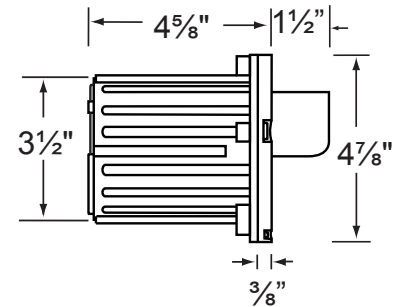

### Fixture Specifications:

**Housing:** Injection molded composite for high UV stability.  
**Faceplate:** Diecast brass, fitted to housing with silicone "O" ring gasket.  
**Finish :** **AB- Antique Bronze.** Natural toning process. AB finish will vary due to artistic process. Also available in **GM- Gun Metal**  
**Lens:** Frosted and heat resistant flat glass.  
**Socket:** Top grade adjustable ceramic bi-pin socket with retention clip and teflon-jacketed wire lead.  
**Lamp:** 12V, MR-16 halogen 50W max. L-BAB-C20 (20w) standard. LED lamps are also available. See lamp guide, below for more information.  
**Gasket:** Silicone "O" ring seals faceplate to housing providing weather tight protection.

**Wiring:** Fixture is prewired with a 3ft 18-2 SJT-W direct burial cord. Wire connector sold separately. Silicone filled wire nut (**CX-854**) or quick-locking wire connector (**CX-LOC**) are available from Corona Lighting.  
**Mounting:** In-ground direct burial or concrete encasement. For best results when mounting in concrete, use the concrete pour kit (**CX-237**)  
**Electrical Notes:** A remote 12V transformer required, may be ordered to Corona Lighting separately. Voltage range for 12V halogen lamps are 11V-12.5V. Voltage range for LED lamps are 9V-17V.  
**Warranty:** Limited lifetime warranty on fixture Brass faceplate and ten (10) years on housing against manufacturer's defects.

Fixture socket tilts for ± 25°

3.5W and 5W