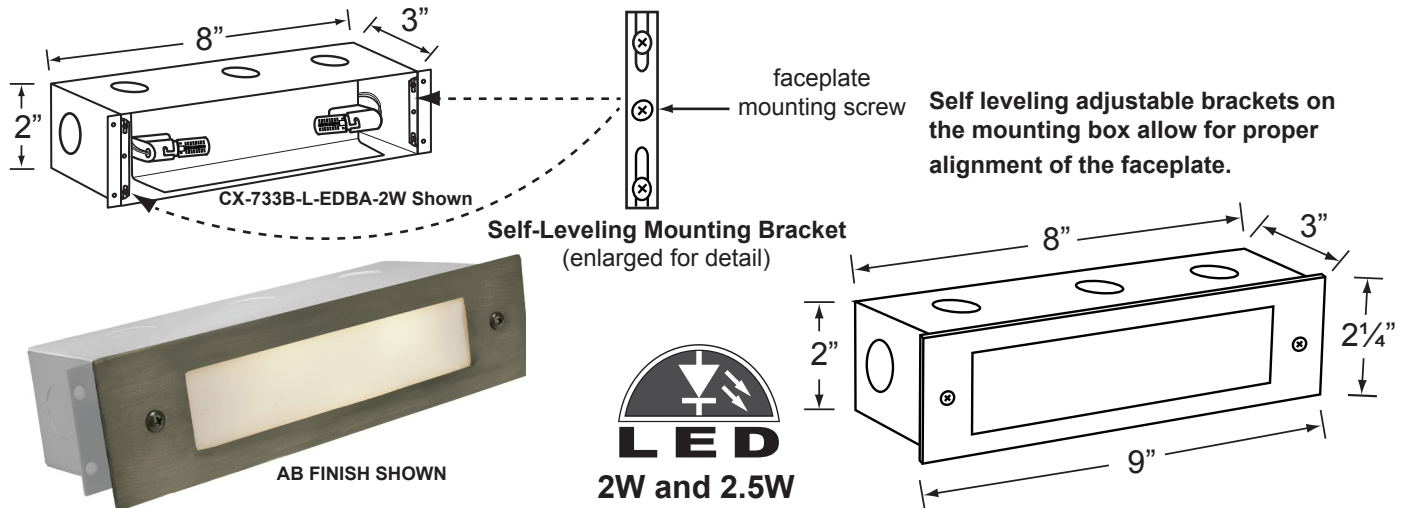

Gasket: Silicone gasket, seals faceplate to housing. Providing weather tight protection.

Wiring: Fixture comes prewired with a 12 inch direct burial cord. Wire connector is sold separately. Silicone filled wire nut (**CX-854**) and quick-locking wire connector (**CX-LOC**) are available from Corona Lighting.

Mounting: Recessed mount back box. Best used in concrete, brick and other masonry, with 3x 1/2" NPT inlets.

Electrical Notes: A remote 12V transformer is required. Options are available from Corona Lighting. Voltage range for 12V halogen lamps are 11V-12.5V Voltage range for LED lamps are 8V-21V.

Warranty: **AB, GM, SI, and RC**- Limited lifetime warranty on fixture housing and faceplate against manufacturer's defects. **BK, BZ, RT and WH**- Five year warranty on fixture housing and faceplate against manufacturer's defects.

AVAILABLE LED LAMPS (Corona LED lamps have a five (5) year limited warranty against manufacturer's defects)

LAMP NUMBER	WATTS	BEAM		COLOR & TEMP.	RATED HOURS	HALOGEN EQUIVALENT
		SPREAD	LUMEN			
L-EDBA-2W	2	360°	200	2700K	25,000	20 Watt
L-EDBA-2.5W	2.5	180°	240	2700K	25,000	35 Watt
L-EDBA-2W-3K	2	360°	210	3000K	25,000	20 Watt
L-EDBA-2.5W-3K	2.5	180°	250	3000K	25,000	35 Watt
L-EDBA-AM	2	360°	170	2000K	25,000	20 Watt

FACEPLATE ONLY

CX-878B Brass, lensed faceplate with white acrylic lens.
Available in **AB**- Antique Bronze, **GM**- Gun Metal, and **SI**- Silver Plated

MOUNT BACK BOX

CX-733B Steel box with two 18W #1141 S.C. bayonet lamps.

CX-733B-H Steel box with two 10W/20W S.C. bayonet base T3 halogen lamps.

CX-733B-L Steel box with two 2W/2.5W S.C bayonet base LED lamps (See above)

CX-733B-X Steel box with two 10W/20W S.C. bayonet base Xenon 10,000 HR lamps.

JOB INFORMATION

TYPE: DATE:

JOB NAME & ADDRESS:

PRODUCT #:

TOTAL QUANTITY:

LAMP TYPE & WATTAGE:

TRANSFORMER:

CONTRACTOR:

SPECIFIER:

• If you are ordering LED lamps you should follow the format below:

• **CL** - **product #** - **color** - **lamp** - **wattage**
CL - 366B - AB - L-EDBA - 2W-3K

Example: CL-366B-AB-L-EDBA-2W-3K

• Corona Lighting reserves the right to make any change and/or improvement to the design and construction of this fixture without further notification.