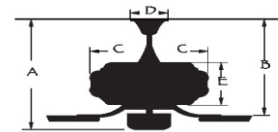

Control: HAND HELD REMOTE (INCLUDED)

Blade Pitch: 11 degree

Down Rod: 3/4" threaded, 1 x 4.5" extension rod included.

Light Kit Specifications:

Light Source: 17W-3000K DIMMABLE LED

FROSTED OPAL LENS

Electrical and Performance Data:

Limited Lifetime Warranty

ETL certified-Dry location only

CEILING DROP DIMENSIONS

A:15.3" B:7.3" C:7.6" D:6.1" E:3.3"