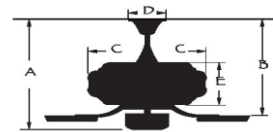

### Specifications:

Motor Size : 153\*17

Blade Sweep: 52"

Number of Blades: 3

Blade Finish: Silver ABS

Control: HAND HELD REMOTE (INCLUDED)

Blade Pitch: 11 degree

Down Rod: 3/4" threaded, 1 x 4.5" extension rod included.

### Warranty and Safety Certifications:

Limited Lifetime Warranty

ETL certified-Dry location only

CEILING DROP DIMENSIONS

A:15.3" B:7.3" C:7.6" D:6.1" E:3.3"