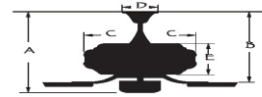

Control: Full Function Remote control included

Blade Pitch: 12 degree

Down Rod: 3/4" threaded, 1 x 4.5" extension rod included.

Light Kit Specifications:

Light Source: 17 watt LED 3000K integrated array.

Limiter: 190W limiter

Glass Color: Frosted Opal

Electrical and Performance Data:

Electrical rating: 120V, 60Hz

CEILING DROP DIMENSIONS

A:15.6" B:12.2" C:11.5" D:5.9" E:4"

Airflow and Energy Consumption Data:

Fan Speed	Max RPM	CFM	CFM / Watts	Amps	Watts
Low	70	2153	164	0.25	13.1
Medium	118	3613	123	0.38	29.3
High	176	5412	83	0.55	65