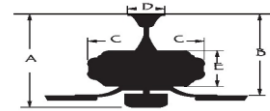

### Warranty and Safety Certifications:

Limited Lifetime

ETL certified-Dry location only

CEILING DROP DIMENSIONS

A:12.6" B:11.0" C:8.0" D:5.9" E:2.8"