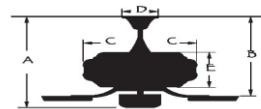

ABS Blade Finish: Silver

Control: 4 Speed Hardwired Wall control included.

Blade Pitch: Variable (15-48 degree)

Down Rod: 3/4" threaded, 1 x 4.5" extension rod included.

Light Kit Specifications:

Not available

Electrical and Performance Data:

Electrical rating: 120V, 60Hz

CEILING DROP DIMENSIONS

A:12.6" B:11.0" C:8.0" D:5.9" E:2.8"

Airflow and Energy Consumption Data:

Fan Speed	Max RPM	CFM	CFM / Watts	Amps	Watts
Low	43	1900	201	0.18	9.44
Medium	76	3065	154	0.3	19.96
Medium High	108	4398	116	0.41	37.98
High	170	5878	82	0.61	71.47