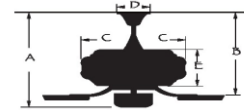

Control: Full function remote control included.

Blade Pitch: 12 degree

Down Rod: 3/4" threaded 6" extension rod included.

Light Kit Specifications:

Light Source: 17 watt LED 3000K integrated array.

Limiter: 190W limiter

Glass Color: Frosted Opal

Electrical and Performance Data:

Electrical rating: 120V, 60Hz

CEILING DROP DIMENSIONS

A:15.9" B:9.4" C:13.8" D:5.9" E:6.3"

Airflow and Energy Consumption Data:

Fan Speed	Max RPM	CFM	CFM / Watts	Amps	Watts
Low	50	2944	601	0.1	4.9
Medium Low	60	3533	570	0.11	6.2
Medium	70	4297	530	0.14	8.1
Medium High	80	5139	476	0.17	10.8
High	91	5759	408	0.22	14.1
Extra High	105	6876	320	0.31	21.5