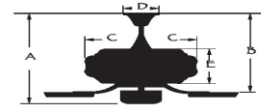

ABS Blade Finish: White

Control: Remote Control Included

Blade Pitch: 48 degree

Down Rod: 3/4" threaded, 1 x 4.5" extension rod included.

Light Kit Specifications:

LIGHT SOURCE: 17 WATT LED 3000K INTEGRATED ARRAY

FROSTED OPAL LENS

Electrical and Performance Data:

Electrical rating: 120V, 60Hz

CEILING DROP DIMENSIONS

A:12.8" B:11.0" C:8.0" D:5.9" E:37"

Airflow and Energy Consumption Data:

Fan Speed	Max RPM	CFM	CFM / Watts	Amps	Watts
Low	43	2264	169	0.18	13.37
Medium	108	3889	123	0.41	31.59
High	170	5982	84	0.61	71.57