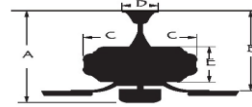

Warranty and Safety Certifications:

Limited Lifetime

ETL certified-Dry location only

CEILING DROP DIMENSIONS

A:12.8" B:11.0" C:8.0" D:5.9" E:3.7"