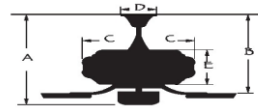

### Electrical and Performance Data:

Electrical rating: 120V, 60Hz

CEILING DROP DIMENSIONS

A:12.8" B:11.0" C:8.0" D:5.9" E:3.7"