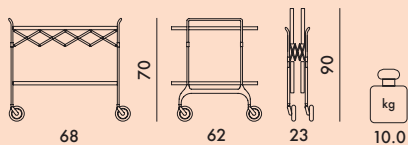

NEW!

GASTONE 1991

Design Antonio Citterio with Oliver Löw

4470

FRAME

Chrome-plated steel and polished aluminium feet

TOP

Nylon loaded with glass fiber and scratch-proof paint

AVAT

	03 White Chrome	09 Black Chrome	82 Sea-Blue Chrome	88 Plum Chrome	T6 Cream Chrome

NEW! **4473**

FRAME

Painted steel

TOP

Nylon loaded with glass fiber and scratch-proof paint

AVAT

	03 White White	09 Black Black	88 Plum Plum	T6 Cream Cream

4470	1	14.0	0.246	98X33X76
4473	1	14.0	0.246	98X33X76