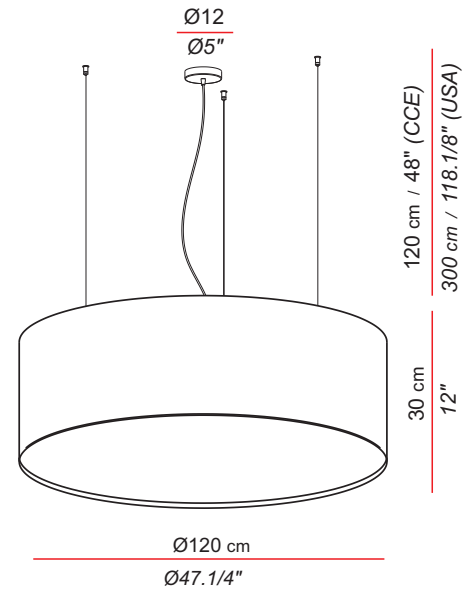

AO.120

Typology: Suspension

Description / Descripción

All AROS lamps collection come with nickel ceiling rosette Tech08 included, although you can choose a different finish from the range available.

Lampshade available in any material..
Height regulation system by steel cables.
Available in several sizes.

General measures / Medidas generales

Light bulb / bombillas

Voltage: 220-230V / 50-60Hz
120V / 60Hz (USA)

European version

AO.120 6 x E27 LED 12W

USA version

TUS.AO.120.02 6 x 13W / LED / Medium base / 120V

Bulbs not included / Bombillas no incluidas

Packaging / Embalaje

1 box

125x50x125 cm / 0,80m³
17"x20"x17" / 28ft³

Peso neto: 5,5 Kg
Net weight: 12 lb

Features & finishings / Características

Lampshade / Pantalla **Available in any materials** / Varios materiales