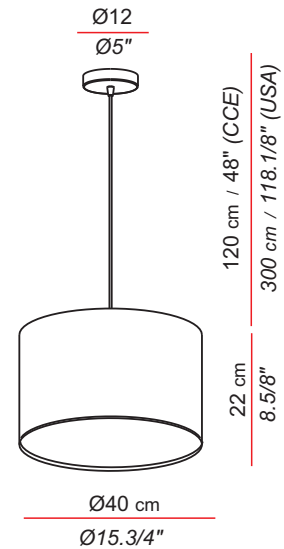

AO.040

Typology: Suspension

Description / Descripción

All AROS lamps collection come with nickel ceiling rosette Tech08 included, although you can choose a different finish from the range available.

Lampshade available in any material..
Available in several sizes.

General measures / Medidas generales

Light bulb / bombillas

Voltage: 220-230V / 50-60Hz
120V / 60Hz (USA)

European version

AO.040 **A*** 1 x E27 LED 12W

USA version

TUS.AO.040.02 1 x 13W / LED / Medium base / 120V

Bulbs not included / Bombillas no incluidas

Packaging / Embalaje

1 box

42x25x42 cm / 0,05m³
17"x10"x17" / 2 ft³

Peso neto: 1,5 Kg
Net weight: 3,5 lb

Features & finishings / Características

Lampshade / Pantalla **Available in any materials** / Varios materiales