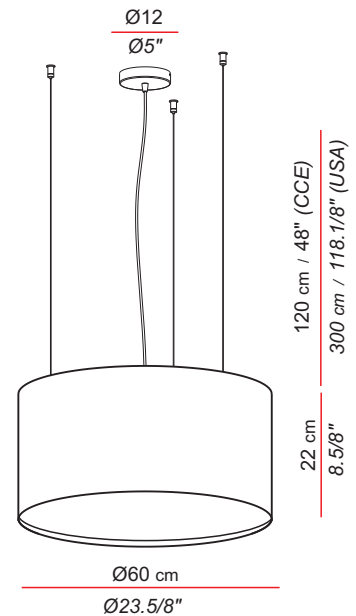

AO.060

Typology: Suspension

Description / Descripción

All AROS lamps collection come with nickel ceiling rosette Tech08 included, although you can choose a different finish from the range available.

Lampshade available in any material..
Height regulation system by steel cables.
Available in several sizes.

Todas las lamparas de la colección AROS llevan incluido el soporte en niquel Tech08. Puede escoger cualquier otro soporte de la gama disponible de acabados. Pantalla disponible en cualquier material. Sistema de regulación de altura por cables Disponible en varios tamaños.

General measures / Medidas generales