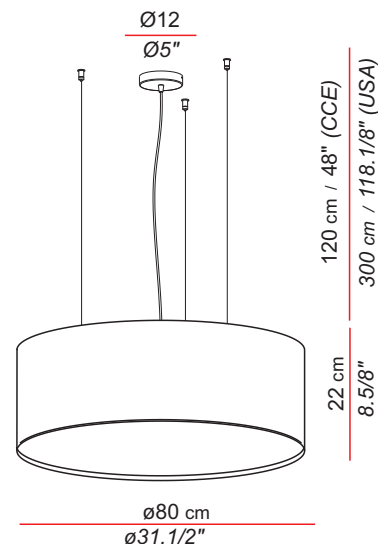

AO.080

Typology: Suspension

Description / Descripción

All AROS lamps collection come with nickel ceiling rosette Tech08 included, although you can choose a different finish from the range available.

Lampshade available in any material..
Height regulation system by steel cables.
Available in several sizes.

General measures / Medidas generales

Light bulb / bombillas

Voltage: 220-230V / 50-60Hz
120V / 60Hz (USA)

European version

AO.080 6 x E27 LED 12W

USA version

TUS.AO.080.02 6 x 13W / LED / Medium base / 120V

Bulbs not included / Bombillas no incluidas

Packaging / Embalaje

1 box

94x30x94 cm / 0,27m³
37"x12"x37" / 9,5 ft³

Peso neto: 4,5 Kg
Net weight: 10 lb

Features & finishings / Características

Lampshade **Available in any materials**
Pantalla **Varios materiales**