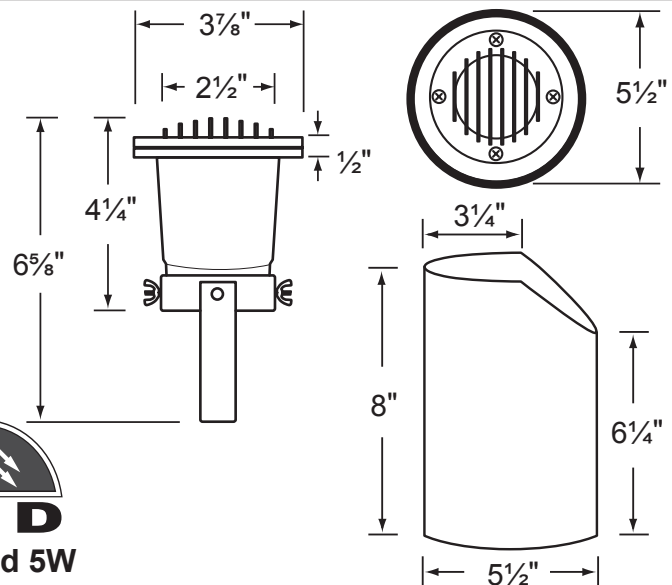

SPECIFICATION SHEET

PRODUCT # : CL-333-BK

• Well Lights

• Aluminum

Fixture Specifications:

- **Housing:** Die cast aluminum adjustable fixture, suspended inside areversible PVC sleeve with both flat and angle-cut options on either end.
- **Finish :** Polyester UV powder coated, in **BK-Black**. Also available in **BR- Natural Brass**, and Composite housing in **NM- Black** finish. PVC sleeve available in Black only.
- **Lens:** Clear, tempered and heat resistant convex glass. Extra flat lens included.
- **Socket:** Top grade ceramic bi-pin socket with retention clip.
- **Lamp:** 12V, MR-16 halogen 50W max. L-BAB-C20 (20w) standard. LED lamps are also available. See lamp guide, below for more information.
- **Gasket:** Silicone "O" ring seals faceplate to housing providing weather tight protection.

- **Wiring:** Fixture is prewired with a 3ft 18-2 SJT-W direct burial cord. Wire connector sold separately. Silicone filled wire nut (**CX-854**) is available from Corona Lighting.
- **Mounting:** In-ground direct burial or concrete encasement. Use gravel for proper drainage. Angle cut end required when installed 3" above the ground surface.
- **Electrical Notes:** A remote 12V transformer required, may be ordered to Corona Lighting seperately. Voltage range for 12V halogen lamps are 11V-12.5V Voltage range for LED lamps are 9V-17V.
- **Warranty:** Limited one (1) year warranty on aluminum fixture against manufacturer's defects.

3.5W and 5W

AVAILABLE LED LAMPS (Corona LED lamps have a five (5) year limited warranty against manufacturer's defects)