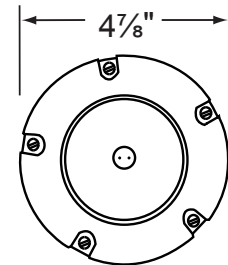

AVAILABLE LED LAMPS (Corona LED lamps have a five (5) year limited warranty against manufacturer's defects)

LAMP NUMBER	WATTS	BEAM		COLOR & TEMP.	RATED HOURS	HALOGEN EQUIVALENT
		SPREAD	LUMEN			
L-ED16-COB5W-SP	5	15° Spot	450	2700K	50,000	50 Watt
L-ED16-COB5W-FL	5	38° Flood	450	2700K	50,000	50 Watt
L-ED16-COB5W-WF	5	60° Wide Flood	450	2700K	50,000	50 Watt
L-ED16-COB5W-SP3K	5	15° Spot	470	3000K	50,000	50 Watt
L-ED16-COB5W-FL3K	5	38° Flood	470	3000K	50,000	50 Watt
L-ED16-COB5W-WF3K	5	60° Wide Flood	470	3000K	50,000	50 Watt
L-ED16-3W-SP	3.5	15° Spot	270	2700K	50,000	25 Watt
L-ED16-3W-FL	3.5	45° Flood	270	2700K	50,000	25 Watt
L-ED16-3W-WF	3.5	60° Wide Flood	270	2700K	50,000	25 Watt
L-ED16-5W-SP	5	15° Spot	350	2700K	50,000	40 Watt
L-ED16-5W-FL	5	45° Flood	350	2700K	50,000	40 Watt
L-ED16-5W-WF	5	60° Wide Flood	350	2700K	50,000	40 Watt

For more additional Lamps, and accessories visit Coronalighting.com

JOB INFORMATION

TYPE: _____ DATE: _____
JOB NAME & ADDRESS: _____
PRODUCT #: _____
TOTAL QUANTITY: _____
LAMP TYPE & WATTAGE: _____
TRANSFORMER: _____
CONTRACTOR: _____
SPECIFIER: _____

• When ordering LED lamp with a fixture your part number should follow the format below:

• CL - product # - lamp - wattage - lamp angle
CL - 216-SS - L-ED16 - 5W - FL

Example: CL-216-SS-L-ED16-5W-FL

• Corona Lighting reserves the right to make any change and/or improvement to the design and construction of this fixture without further notification.