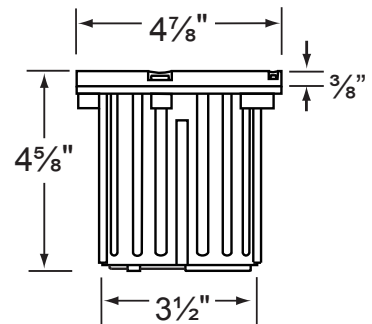

AVAILABLE LED LAMPS (Corona LED lamps have a five (5) year limited warranty against manufacturer's defects)

LAMP NUMBER	WATTS	BEAM		COLOR & TEMP.	RATED HOURS	HALOGEN EQUIVALENT
		SPREAD	LUMEN			
L-ED16-COB5W-SP	5	15° Spot	450	2700K	50,000	50 Watt
L-ED16-COB5W-FL	5	38° Flood	450	2700K	50,000	50 Watt
L-ED16-COB5W-WF	5	60° Wide Flood	450	2700K	50,000	50 Watt
L-ED16-COB5W-SP3K	5	15° Spot	470	3000K	50,000	50 Watt
L-ED16-COB5W-FL3K	5	38° Flood	470	3000K	50,000	50 Watt
L-ED16-COB5W-WF3K	5	60° Wide Flood	470	3000K	50,000	50 Watt
L-ED16-3W-SP	3.5	15° Spot	270	2700K	50,000	25 Watt
L-ED16-3W-FL	3.5	45° Flood	270	2700K	50,000	25 Watt
L-ED16-3W-WF	3.5	60° Wide Flood	270	2700K	50,000	25 Watt
L-ED16-5W-SP	5	15° Spot	350	2700K	50,000	40 Watt
L-ED16-5W-FL	5	45° Flood	350	2700K	50,000	40 Watt
L-ED16-5W-WF	5	60° Wide Flood	350	2700K	50,000	40 Watt

For more additional Lamps, and accessories visit Coronalighting.com

JOB INFORMATION

TYPE: _____ DATE: _____
JOB NAME & ADDRESS: _____
PRODUCT #: _____
TOTAL QUANTITY: _____
LAMP TYPE & WATTAGE: _____
TRANSFORMER: _____
CONTRACTOR: _____
SPECIFIER: _____

• When ordering LED lamp with a fixture your part number should follow the format below:

• CL - product # - lamp - wattage - lamp angle
CL - 216-SS - L-ED16 - 5W - FL

Example: CL-216-SS-L-ED16-5W-FL

• Corona Lighting reserves the right to make any change and/or improvement to the design and construction of this fixture without further notification.