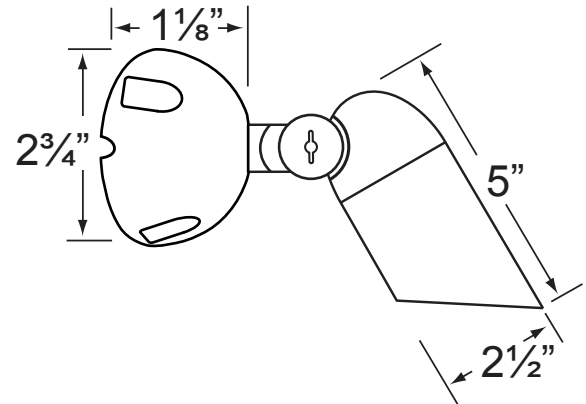

SPECIFICATION SHEET

PRODUCT # : CL-135B-AB

• Down Lights

• Cast Brass

Fixture Specifications:

Housing & Shroud: Corrosion Resistant Cast Brass.

Finish: **AB- Antique Bronze.** Natural toning process. AB finish will vary due to artistic process. Also available in **BR, GM,** and **SI** finish.

Lens: Clear and heat resistant convex glass.

Socket: Top grade fixed ceramic bi-pin socket, with lamp retention clip to securely hold lamp in place.

Lamp: 12V, MR-16 halogen 50W max. L-BAB-C20 (20w) standard. LED lamps are also available. See lamp guide, below for more information.

Wiring: Fixture is prewired with a 3-ft 18-2 SPT2-W direct burial cord. Wire connector available separately. Universal connector (**CX-839**) or silicone filled wire nut (**CX-854**) may be ordered to Corona Lighting.

Gasket: Silicone double gasketed for water tight sealing

Knuckle: Adjustable cast brass knuckle with wing screw

Mounting: Brass round Canopy with 1/2" NPT threaded female hub. CX-719B Brass mounting bracket is also available.

Electrical Notes: A remote 12V transformer required, may be ordered to Corona Lighting separately. Voltage range for 12V halogen lamps are 11V-12.5V. Voltage range for LED lamps are 9V-17V. Proper grease/lubricant is suggested on threaded parts during installation process.

Warranty: Limited lifetime warranty on fixture housing against manufacturer's defects.

3.5W and 5W

ACCESSORY

Mounting Bracket

CX-719B-AB

AB- Antique Bronze

Fixtures also available with CX-719B-AB. Price remains the same as listed.

AVAILABLE LED LAMPS (Corona LED lamps have a five (5) year limited warranty against manufacturer's defects)

LAMP NUMBER	WATTS	SPREAD	LUMEN	TEMP.
L-ED16-COB5W-SP	5	15° Spot	450	2700K
L-ED16-COB5W-FL	5	38° Flood	450	2700K
L-ED16-COB5W-WF	5	60° Wide Flood	450	2700K
L-ED16-COB5W-SP3K	5	15° Spot	470	3000K
L-ED16-COB5W-FL3K	5	38° Flood	470	3000K
L-ED16-COB5W-WF3K	5	60° Wide Flood	470	3000K
L-ED16-3W-SP	3.5	15° Spot	270	2700K
L-ED16-3W-FL	3.5	45° Flood	270	2700K
L-ED16-3W-WF	3.5	60° Wide Flood	270	2700K
L-ED16-5W-SP	5	15° Spot	350	2700K
L-ED16-5W-FL	5	45° Flood	350	2700K
L-ED16-5W-WF	5	60° Wide Flood	350	2700K

For more additional Lamps, and accessories visit Coronalighting.com

JOB INFORMATION

TYPE:

DATE:

JOB NAME & ADDRESS:

PRODUCT #:

TOTAL QUANTITY:

LAMP TYPE & WATTAGE:

TRANSFORMER:

CONTRACTOR:

SPECIFIER:

• When ordering LED lamp with a fixture your part number should follow the format below:

• **CL** - **product #** - **lamp** - **wattage** - **lamp angle**

CL - 135B-AB - L-ED16 - 5W - FL

Example: CL-135B-AB-L-ED16-5W-FL

• Corona Lighting reserves the right to make any change and/or improvement to the design and construction of this fixture without further notification.