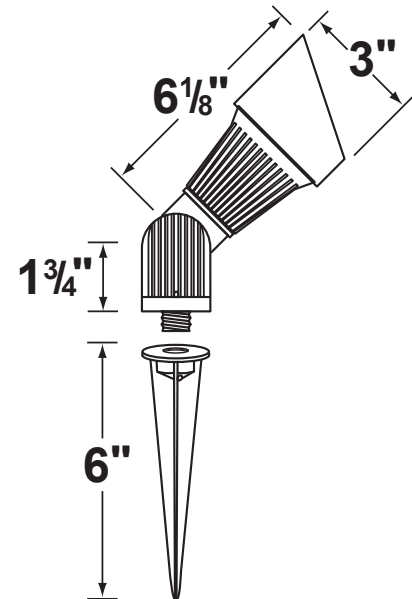

AVAILABLE LED LAMPS (Corona LED lamps have a five (5) year limited warranty against manufacturer's defects)

LAMP NUMBER	WATTS	BEAM		COLOR & TEMP.	RATED HOURS	HALOGEN EQUIVALENT
		SPREAD	LUMEN			
L-ED16-COB5W-SP	5	15° Spot	450	2700K	50,000	50 Watt
L-ED16-COB5W-FL	5	38° Flood	450	2700K	50,000	50 Watt
L-ED16-COB5W-WF	5	60° Wide Flood	450	2700K	50,000	50 Watt
L-ED16-COB5W-SP3K	5	15° Spot	470	3000K	50,000	50 Watt
L-ED16-COB5W-FL3K	5	38° Flood	470	3000K	50,000	50 Watt
L-ED16-COB5W-WF3K	5	60° Wide Flood	470	3000K	50,000	50 Watt
L-ED16-3W-SP	3.5	15° Spot	270	2700K	50,000	25 Watt
L-ED16-3W-FL	3.5	45° Flood	270	2700K	50,000	25 Watt
L-ED16-3W-WF	3.5	60° Wide Flood	270	2700K	50,000	25 Watt
L-ED16-5W-SP	5	15° Spot	350	2700K	50,000	40 Watt
L-ED16-5W-FL	5	45° Flood	350	2700K	50,000	40 Watt
L-ED16-5W-WF	5	60° Wide Flood	350	2700K	50,000	40 Watt

For more additional Lamps, and accessories visit Coronalighting.com

JOB INFORMATION

TYPE: DATE:

JOB NAME & ADDRESS:

PRODUCT #:

TOTAL QUANTITY:

LAMP TYPE & WATTAGE:

TRANSFORMER:

CONTRACTOR:

SPECIFIER:

• When ordering LED lamp with a fixture your part number should follow the format below:

• **CL** - **product #** - **color** - **lamp** - **wattage** - **lamp angle**

CL - **503** - **VG** - **L-ED16** - **5W** - **FL**

Example: CL-503-VG-L-ED16-5W-FL

• Corona Lighting reserves the right to make any change and/or improvement to the design and construction of this fixture without further notification.