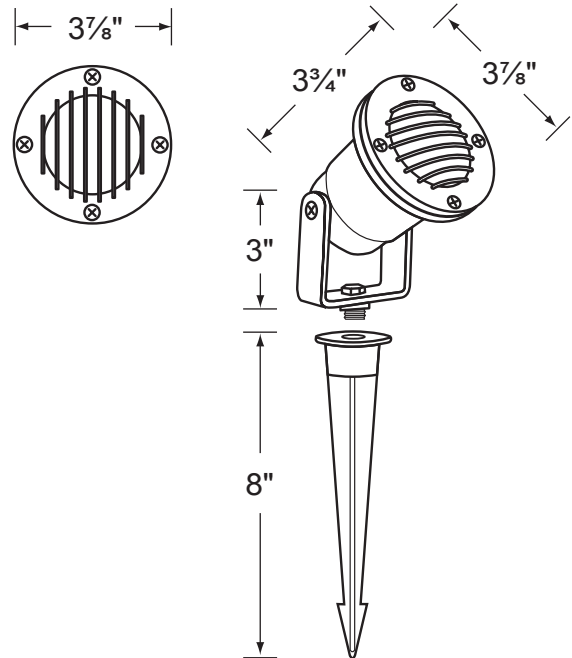

## PRODUCT # : CL-213-SS

• Directional Lights

• 316 Marine Grade Stainless Steel

### Fixture Specifications:

**Housing:** Solid Stainless Steel.  
**Finish:** SS- Stainless Steel.  
**Lens:** Clear and heat resistant convex glass. Extra flat lens included.  
**Socket:** Top grade ceramic bi-pin socket, with retention clips.  
**Lamp:** 12V, MR-16 halogen, 35W max. L-BAB-C20 (20w) standard. See below for, available LED lamps.  
**Wiring:** Fixture is prewired with a 3-ft 18-2 SPT2-W direct burial cord. Wire connector available separately. Silicone filled wire nut CX-854 may be ordered to Corona Lighting.

**Gasket:** Silicone "O" ring seals face plate to housing, providing weather tight protection.  
**Yoke:** Stainless steel yoke with 1/2" NPT bushing for affixing mounting spike.  
**Mounting Spike:** 8" Stainless steel mounting spike with 1/2" NPT threaded female hub.  
**Electrical Notes:** A remote 12V transformer required, may be ordered to Corona Lighting separately. Voltage range for 12V halogen lamps are 11V-12.5V. Voltage range for LED lamps are 9V-17V.  
**Warranty:** Limited lifetime warranty on fixture housing against manufacturer's defects.