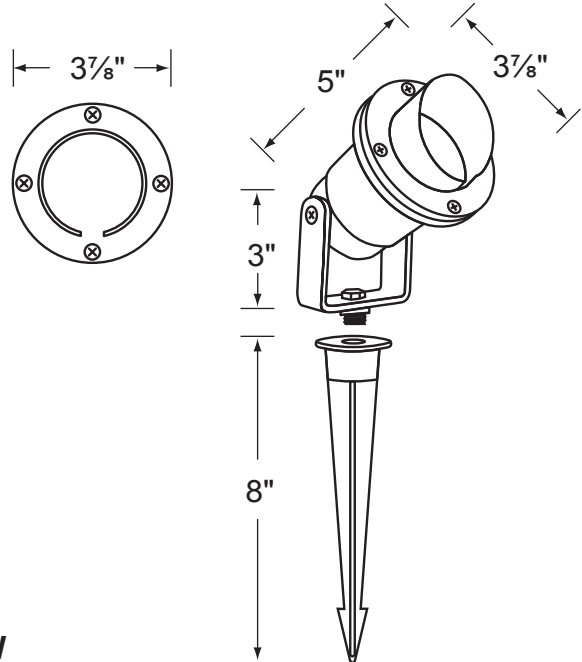

PRODUCT # : CL-212-SS

• Directional Lights

• 316 Marine Grade Stainless Steel

Fixture Specifications:

Housing: Solid Stainless Steel.
Finish: SS- Stainless Steel.
Lens: Clear and heat resistant convex glass. Extra flat lens included.
Socket: Top grade ceramic bi-pin socket, with retention clip.
Lamp: 12V, MR-16 halogen, 35W max. L-BAB-C20 (20w) standard. See below for available LED lamps.
Wiring: Fixture is prewired with a 3-ft 18-2 SPT2-W direct burial cord. Wire connector available separately. Silicone filled wire nut CX-854 may be ordered to Corona Lighting.

Gasket: Silicone "O" ring seals face plate to housing providing weather tight protection .
Yoke: Stainless steel yoke with 1/2" NPT bushing for affixing mounting spike .
Mounting Spike: 8" Stainless steel mounting spike with 1/2" NPT threaded female hub.
Electrical Notes: A remote 12V transformer required, may be ordered to Corona Lighting separately. Voltage range for 12V halogen lamps are 11V-12.5V Voltage range for LED lamps are 9V-17V.
Warranty: Limited lifetime warranty on fixture housing against manufacturer's defects.

• When ordering LED lamp with a fixture your part number should follow the format below:

• CL - product # - lamp - wattage - lamp angle
 CL - 212-SS - L-ED16 - 5W - FL

Example: CL-212-SS-L-ED16-5W-FL

• Corona Lighting reserves the right to make any change and/or improvement to the design and construction of this fixture without further notification.